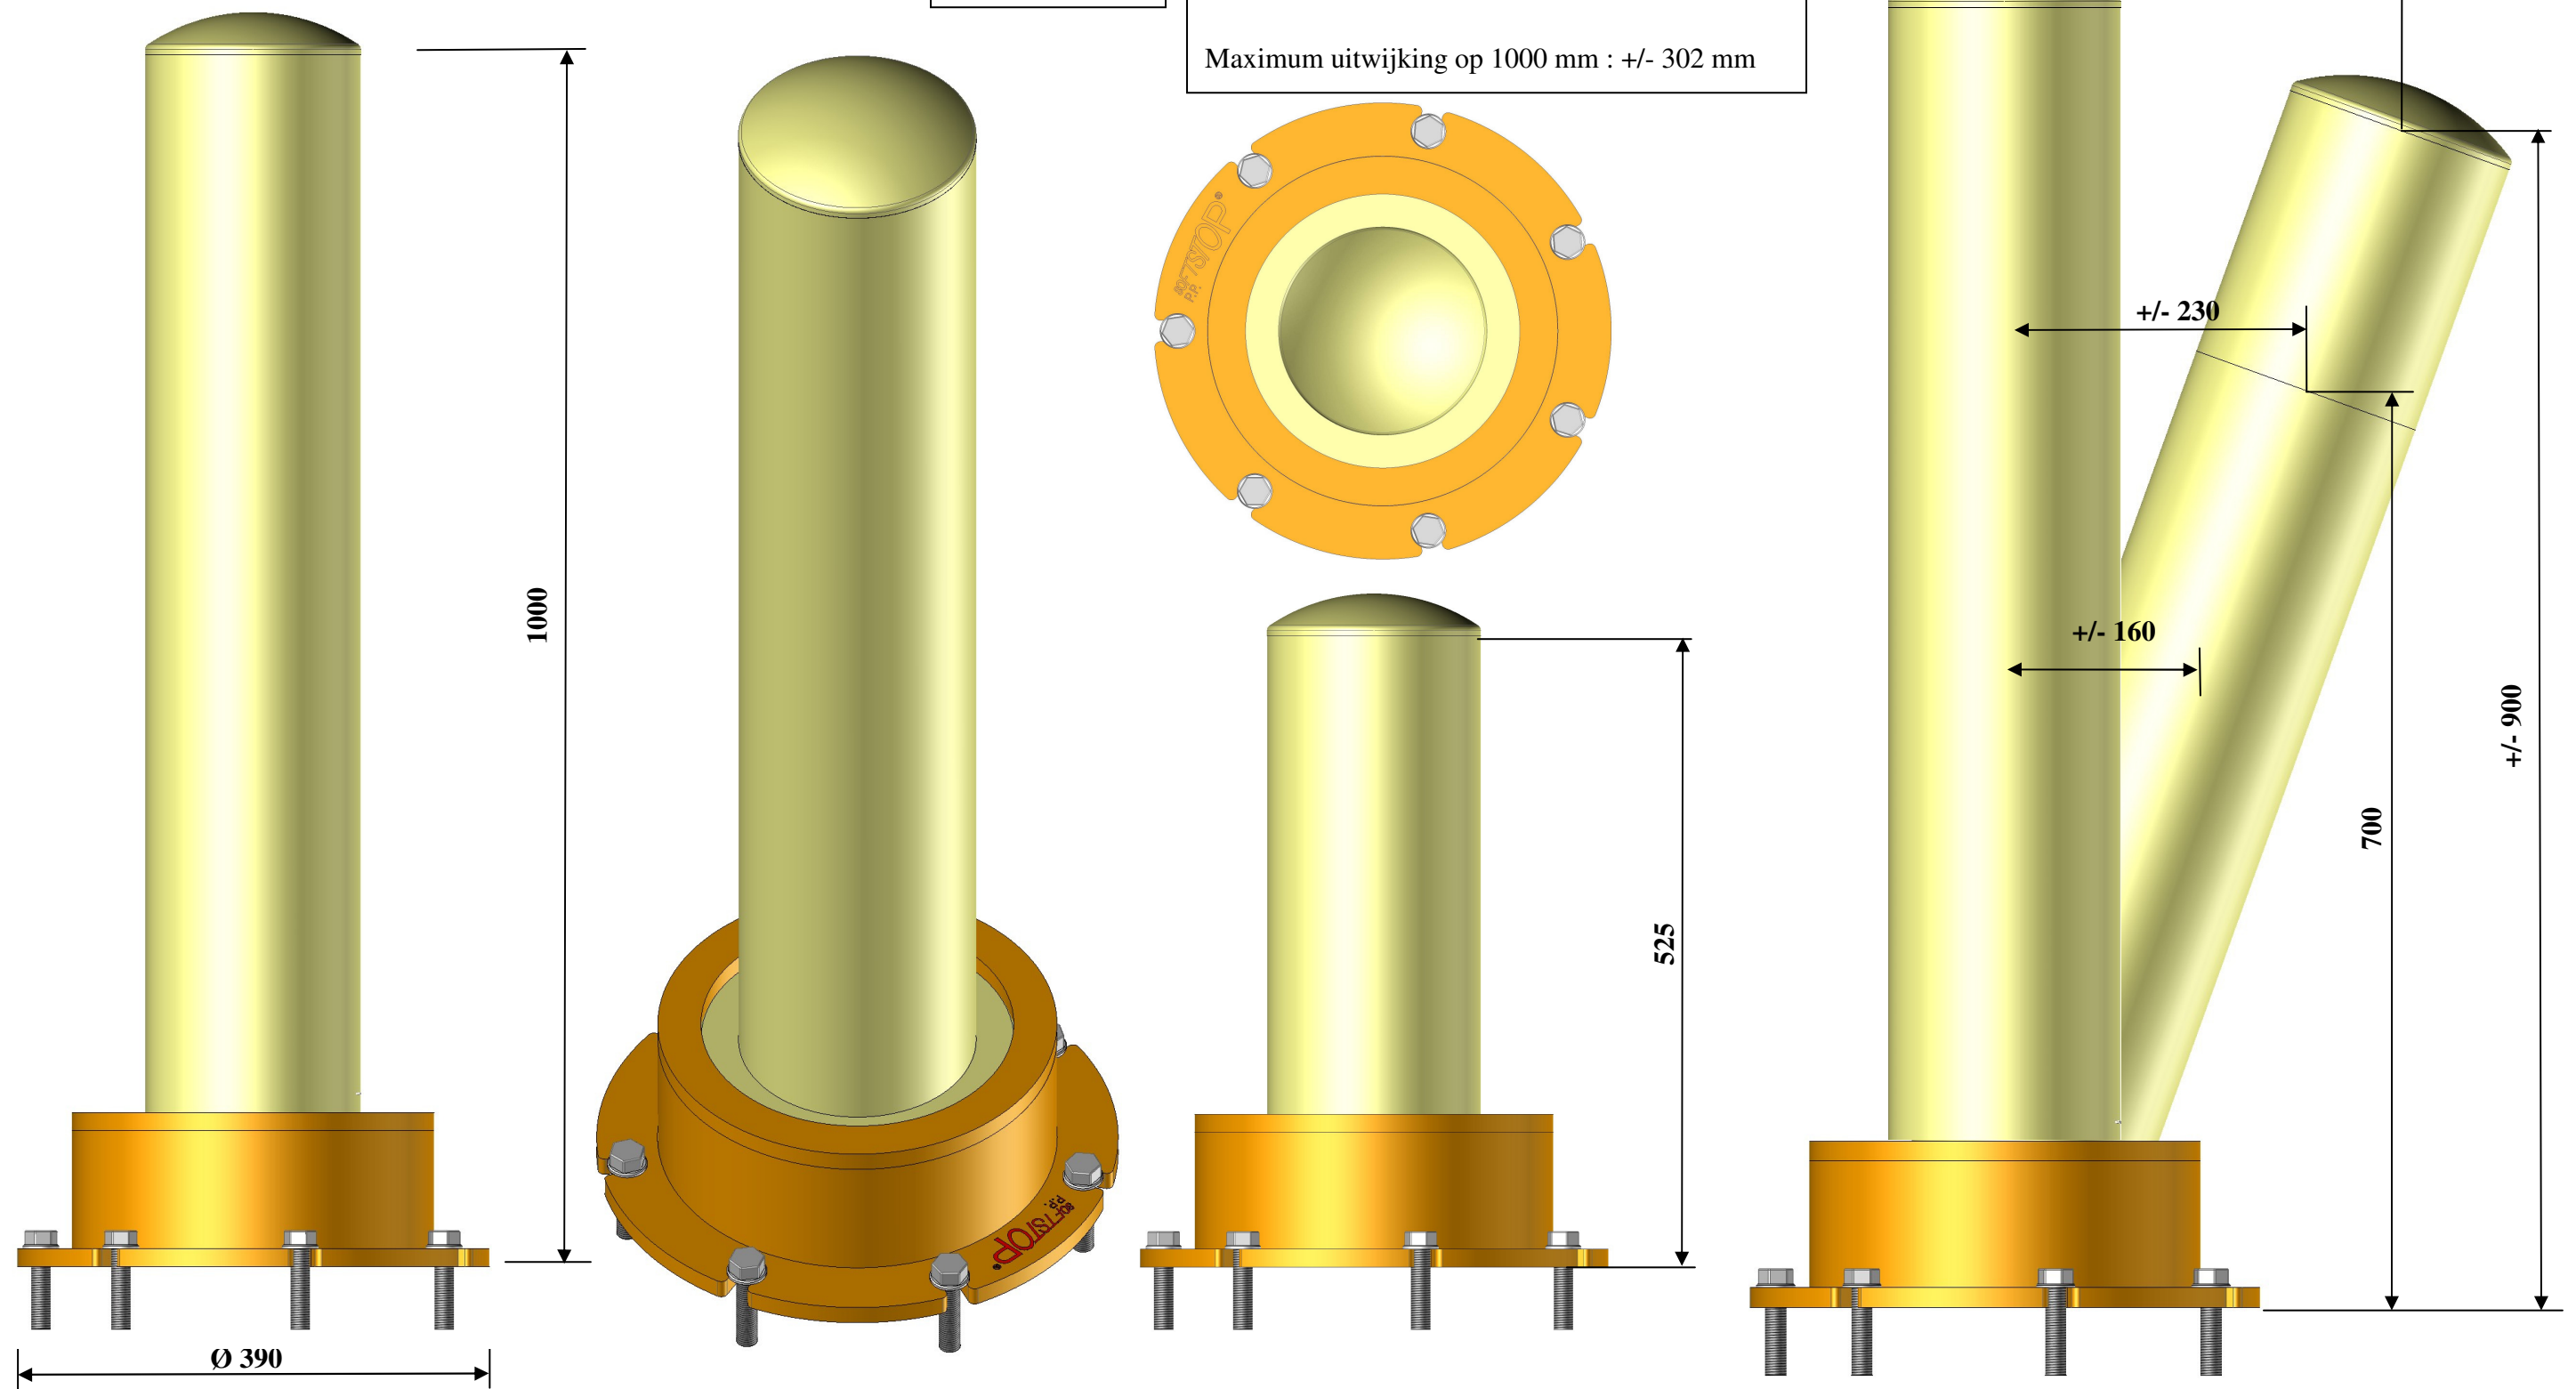

BOTSENERGIE ABSORBERENDE BESCHERMPAAL

TYPE III
Ø 178 x 7 mm

- H : 1000 mm - 7 x verankerd M 16 x 160
 - H : 525 mm - 7 x verankerd M 16 x 160
- Maximum uitwijking op 1000 mm : +/- 302 mm

NOTICE: THIS DOCUMENT CONTAINS PROPRIETARY INFORMATION AND SHALL NOT BE USED OR REPRODUCED OR ITS CONTENTS DISCLOSED, IN WHOLE OR IN PART, WITHOUT THE PRIOR WRITTEN CONSENT OF THE HAESEVOETS CORPORATION.